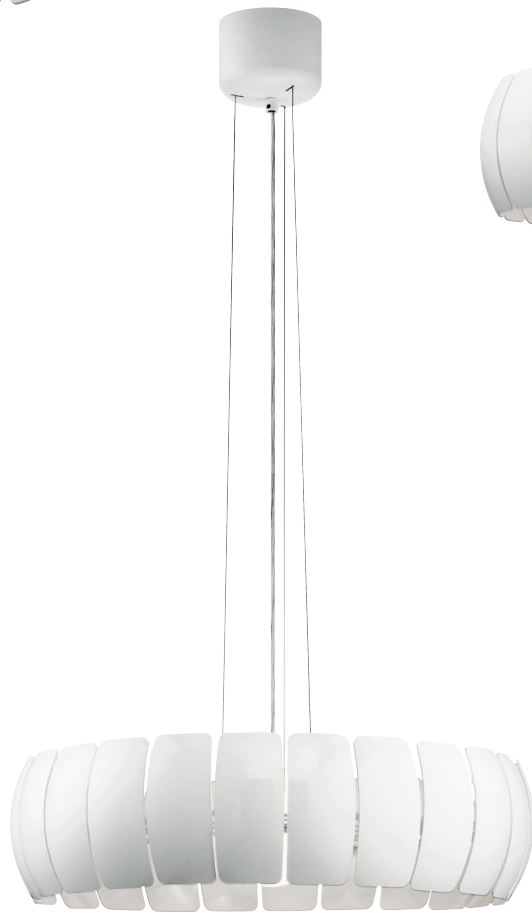

B | 83764

A | 83765

OSK™

White
Etched Acrylic

	MODEL	DESCRIPTION	LED K	DELIVERED LUMENS	DIMMABLE	DIMENSIONS
A	83765	Chandelier LED	3000K	2600	Yes	25"W x 6.75"H
B	83764	Chandelier LED	3000K	2800	Yes	20.75"W x 6.75"H